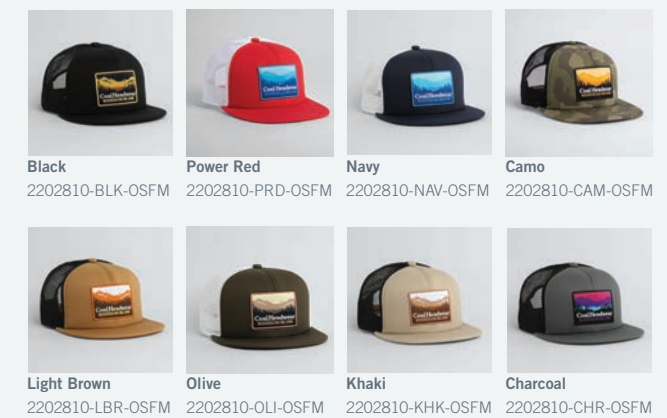

\$17.50 \$35.00

ROOMY CAPS

The Hemlock

\$19.50 \$39.00

The Hauler

\$15.50 \$31.00

ULTRA TALL

The Benny

The Uniform Cashmere

\$25.50 \$51.00

Vintage Denim 2202749-VDM-OSFM White 2202749-WHT-OSFM Black 2202749-BLK-OSFM

The Recycled Uniform

\$16.00 \$32.00

Light Heather Grey 2202706-LHG-OSFM Heather Black 2202706-HBL-OSFM