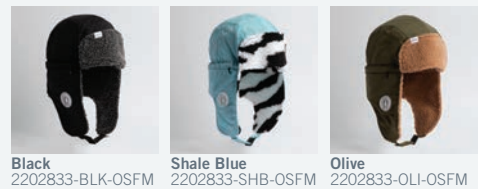

Pastel Ice Dye 2202502-PID-OSFM Black 2202502-BL2-OSFM A Lake Camo 2202502-ALC-OSFM Black Tie Dye 2202502-BTD-OSFM Black 2202502-BLK-OSFM

The Wilderness Low

\$19.50 \$39.00

Coyote (Fox) 2202621-COX-OSFM Teal (Eagle) 2202621-TEE-OSFM Dark Green (Fish) 2202621-DG1-OSFM

The Hauler Low One

\$15.50 \$31.00

The Encore

\$16.50 \$33.00

The Rally Cry

\$17.50 \$35.00

The Burke

\$25.50 \$51.00

The Wilcox

\$25.50 \$51.00

MID CROWN CAPS

The Cummins

\$25.50 \$51.00

The Uniform Cap

\$16.50 \$33.00

The Field